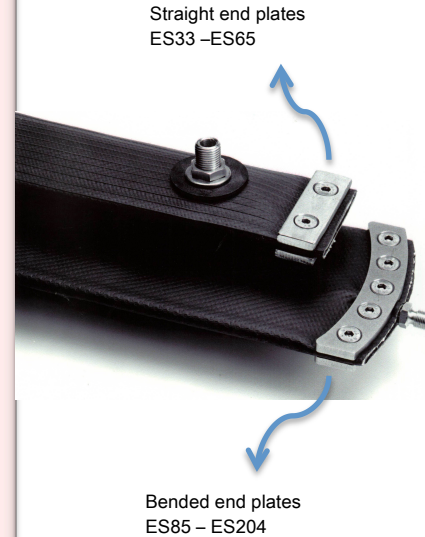

Flexible Pneumatic

DESCRIPTION

TRACOpres ECOcushions are manufactured from reinforced rubber hose. The hose is closed at both ends by means of stainless steel end plates. The lifting bags are ideal to replace short stroke pneumatic air cylinders. Lifting bags are compact and easy to built in, with its max. height of 15mm only.

TECHNICAL SPECIFICATIONS

- Reinforced Nitrile Butylene hose
- Hose equipped with ridges
- Brass or stainless steel air connections
- Stainless steel end plates
- Hose material chemical resistant
- Every length possible up to 20 meters
- Temperature resistant from -35°C up to +100°C
- Standard equipped with one air connection, threaded or as a hose connection

APPLICATIONS

- Lifting
- Clamping
- Pressing
- Stamping
- Spreading

OPTIONS

Extra air connections are possible for shorter filling time.

Lifting capacity as shown in the table beneath, shows the lifting capacity in KN at 1Bar air pressure for a lifting cushion of 1-meter length.

Type/Stroke	0	10	20	30	40	50	60	70	80	90	100	110
ES33	1.9	0.4										
ES44	2.8	1.3										
ES55	3.9	2.4	0.1									
ES65	4.1	2.6	1.1									
ES85	6.1	4.6	3.1	1.7	0.3							
ES105	8.0	6.4	4.9	3.5	2.1	0.7						
ES125	9.4	7.8	6.3	4.8	3.4	2.0	0.6					
ES165	13.1	11.6	10.0	8.5	7.0	5.6	4.2	2.8	1.5	0.3		
ES204	16.3	14.7	13.1	11.5	10.0	8.6	7.1	5.8	4.4	3.1	1.8	0.6

Vertical connection

Horizontal connection

Type	A	B	C	D1	D2	P max.	Stroke	Art. No. D1 connection		Art. No. D2 connection	
								Brass	St. steel	Brass	St. steel
ESV-33	9	15	33	M5	-	8 Bar	13 mm	401020	401000	-	-
ESV-44	9	15	44	1/8"	-	8 Bar	19 mm	401021	401001	-	-
ESV-55	11	15	55	1/8"	-	8 Bar	24 mm	401022	401002	-	-
ESV-65	13	20	65	1/4"	-	8 Bar	28 mm	401023	401003	-	-
ESV-85	13	20	85	1/4"	-	8 Bar	42 mm	401024	401004	-	-
ESV-105	15	20	105	1/4"	-	8 Bar	55 mm	401025	401005	-	-
ESV-125	15	20	125	1/4"	1/2"	7 Bar	65 mm	401026	401006	401030	401015
ESV-165	15	20	165	1/4"	1/2"	6 Bar	92 mm	401027	401007	401031	401016
ESV-204	15	20	204	1/4"	1/2"	5 Bar	115 mm	401028	401008	401032	401017
ESH-33	13	20	33	1/8"	∅ 7mm	8 Bar	9 mm	401120	401100	401200	-
ESH-44	13	20	44	1/8"	∅ 7mm	8 Bar	15 mm	401121	401101	401201	-
ESH-55	13	20	55	1/8"	∅ 7mm	8 Bar	22 mm	401122	401102	401202	-
ESH-65	13	20	65	1/8"	∅ 7mm	8 Bar	28 mm	401123	401103	401203	-
ESH-85	13	20	85	1/8"	∅ 7mm	8 Bar	42 mm	401124	401104	401204	-
ESH-105	15	20	105	1/8"	∅ 7mm	8 Bar	55 mm	401125	401105	401205	-
ESH-125	15	20	125	1/8"	∅ 7mm	7 Bar	65 mm	401126	401106	401206	-
ESH-165	15	20	165	1/8"	∅ 7mm	6 Bar	92 mm	401127	401107	401207	-
ESH-204	15	20	204	1/8"	∅ 7mm	5 Bar	115 mm	401128	401108	401208	-