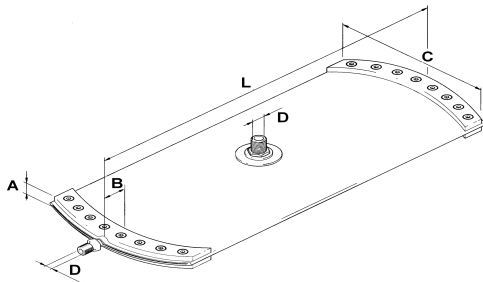

### TECHNICAL SPECIFICATIONS

- Reinforced Nitrile Butylene hose
- Hose equipped with ridges
- Brass or stainless steel air connections
- Stainless steel end plates
- Hose material chemical resistant
- Every length possible up to 20 meters
- Temperature resistant from -35°C up to +100°C
- Standard equipped with one air connection, threaded or as a hose connection

### APPLICATIONS

- \* Lifting
- \* Clamping
- \* Pressing
- \* Stamping
- \* Spreading

### OPTIONS

Extra air connections are possible for shorter filling time.

Lifting capacity as shown in the table beneath, shows the lifting capacity in KN at 1Bar air pressure for a lifting cushion of 1-meter length.

Vertical connection

Horizontal connection

Type	A	B	C	D1	D2	P max.	Stroke	Art. No. D1 connection		Art. No. D2 connection	
								Brass	St. steel	Brass	St. steel
ESV-33	9	15	33	M5	-	8 Bar	13 mm	401020	401000	-	-
ESV-44	9	15	44	1/8"	-	8 Bar	19 mm	401021	401001	-	-
ESV-55	11	15	55	1/8"	-	8 Bar	24 mm	401022	401002	-	-
ESV-65	13	20	65	1/4"	-	8 Bar	28 mm	401023	401003	-	-
ESV-85	13	20	85	1/4"	-	8 Bar	42 mm	401024	401004	-	-
ESV-105	15	20	105	1/4"	-	8 Bar	55 mm	401025	401005	-	-
ESV-125	15	20	125	1/4"	1/2"	7 Bar	65 mm	401026	401006	401030	401015
ESV-165	15	20	165	1/4"	1/2"	6 Bar	92 mm	401027	401007	401031	401016
ESV-204	15	20	204	1/4"	1/2"	5 Bar	115 mm	401028	401008	401032	401017
ESH-33	13	20	33	1/8"	∅ 7mm	8 Bar	9 mm	401120	401100	401200	-
ESH-44	13	20	44	1/8"	∅ 7mm	8 Bar	15 mm	401121	401101	401201	-
ESH-55	13	20	55	1/8"	∅ 7mm	8 Bar	22 mm	401122	401102	401202	-
ESH-65	13	20	65	1/8"	∅ 7mm	8 Bar	28 mm	401123	401103	401203	-
ESH-85	13	20	85	1/8"	∅ 7mm	8 Bar	42 mm	401124	401104	401204	-
ESH-105	15	20	105	1/8"	∅ 7mm	8 Bar	55 mm	401125	401105	401205	-
ESH-125	15	20	125	1/8"	∅ 7mm	7 Bar	65 mm	401126	401106	401206	-
ESH-165	15	20	165	1/8"	∅ 7mm	6 Bar	92 mm	401127	401107	401207	-
ESH-204	15	20	204	1/8"	∅ 7mm	5 Bar	115 mm	401128	401108	401208	-